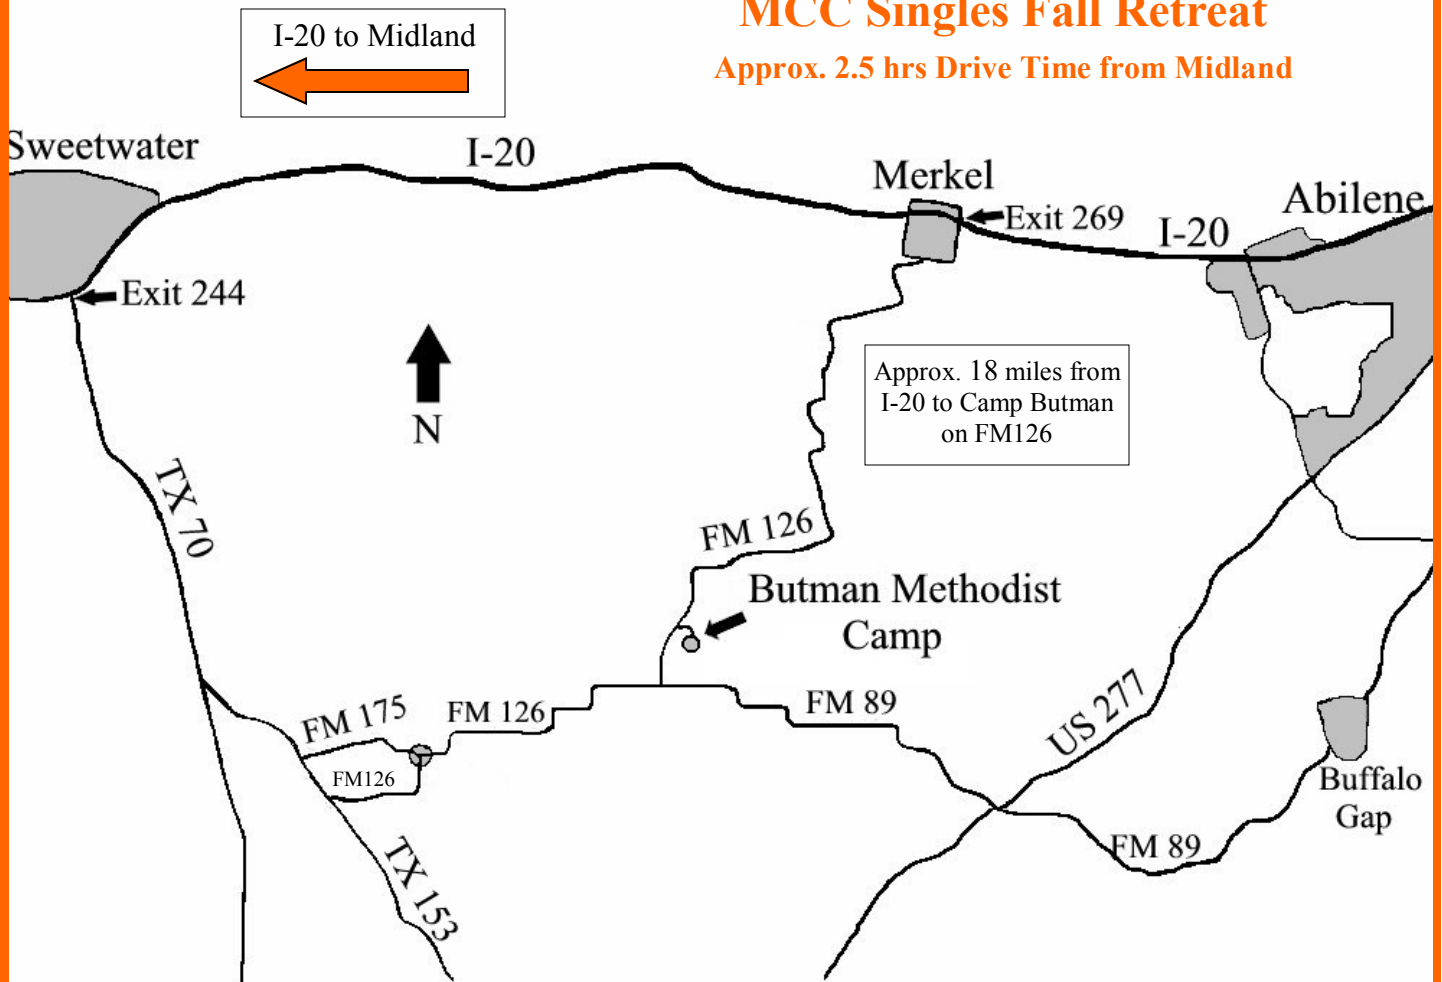

MCC Singles Fall Retreat

Approx. 2.5 hrs Drive Time from Midland

Things to Bring

- Bible & Pen
- Flashlight
- Jacket or Sweater for Campfire
- Comfortable Clothes
- Walking or Hiking Shoes
- Pillow (linens and towels will be provided)
- Toiletries
- Map
- Snacks
- Meds

Courtesy: If you are riding with some one else, please help pay for the gas.

Contact Information

Butman Methodist Camp
158 County Road 674
Merkel, Texas
1-325-846-4212